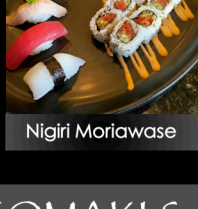

Nigiri Moriawase