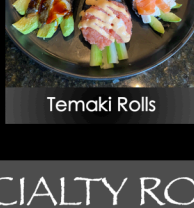

Ika Sansai

Tuna Tataki

Kobachi

Krabby Salmon

Sushi Sampler

Sashimi Sampler

Hamachi Carpaccio

SUSHI ENTREES

Chirashi

Poke Bowl

Nigiri Moriawase

Sashimi Moriawase

HOSOMAKI & TEMAKI ROLLS

Hosomaki Rolls

Temaki Rolls

YAMATO SPECIALTY ROLLS