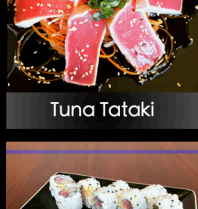

Tuna Tataki