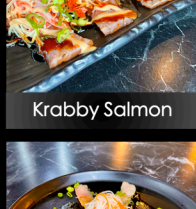

YAMATO

Welcome to Our Sushi Gallery!

Thank you for visiting
Yamato Japanese Steakhouse & Sushi Bar
Located in Wesley Chapel, FL
~ Please Enjoy ~
Arigato Gozaimasida!

SUSHI BAR TASTINGS

Wakame Salad

Cucumber Crab Salad

Ika Sansai

Tuna Tataki

Kobachi

Krabby Salmon

Sushi Sampler

Sashimi Sampler

Hamachi Carpaccio

SUSHI ENTREES