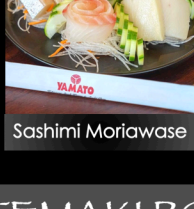

Sashimi Moriawase